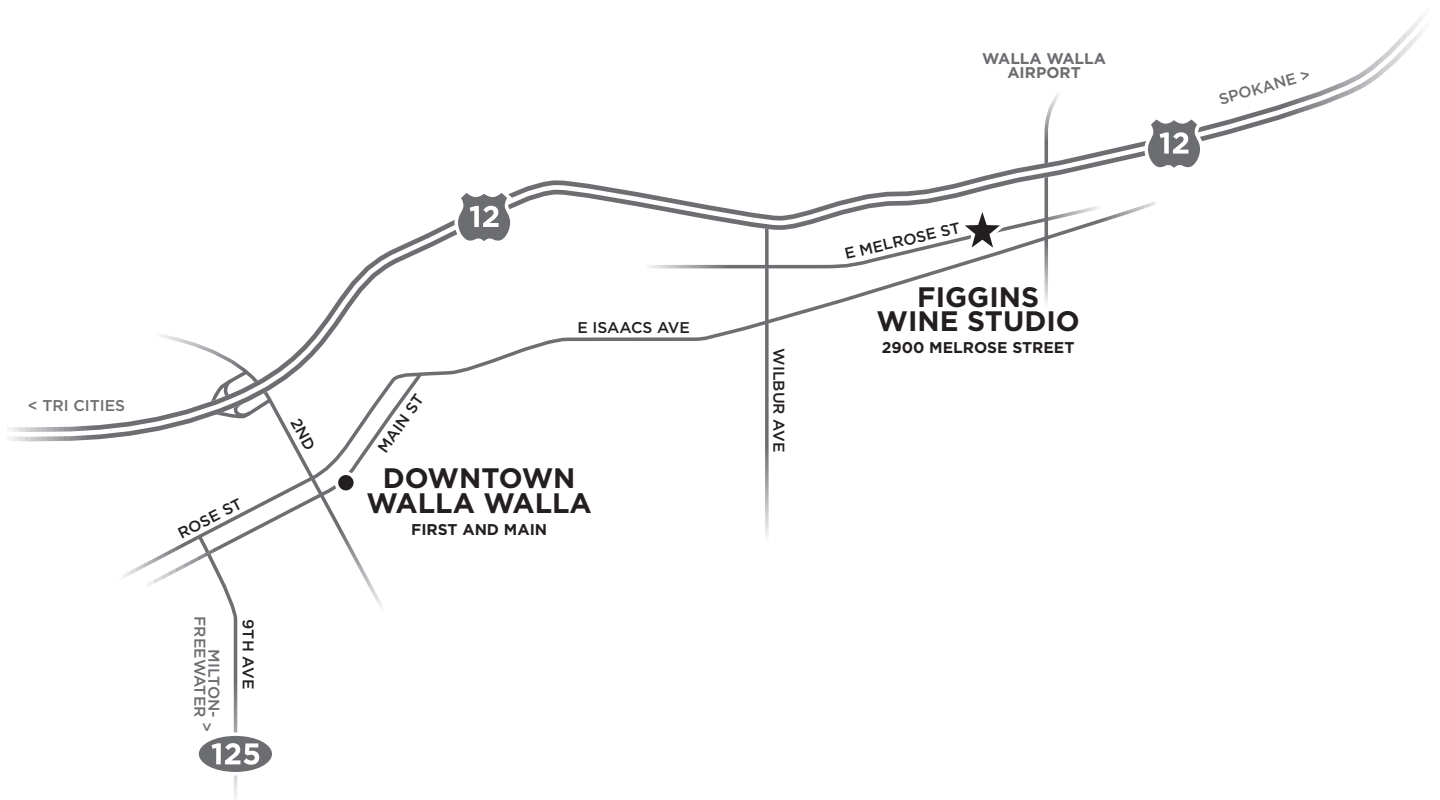

FIGGINS WINE STUDIO

2900 Melrose Street · Walla Walla, WA 99362

DIRECTIONS

**From Downtown
Walla Walla to
FIGGINS Wine Studio
on Melrose**

1. Head northeast on E Main St
2. Turn right onto E Isaacs Ave
3. Turn left onto N Wilbur Ave
4. Take the 1st right onto E Melrose St
5. Wine Studio will be on the right.

FIGGINS

WALLA WALLA VALLEY

A WINE OF PLACE INSPIRED BY LEGACY